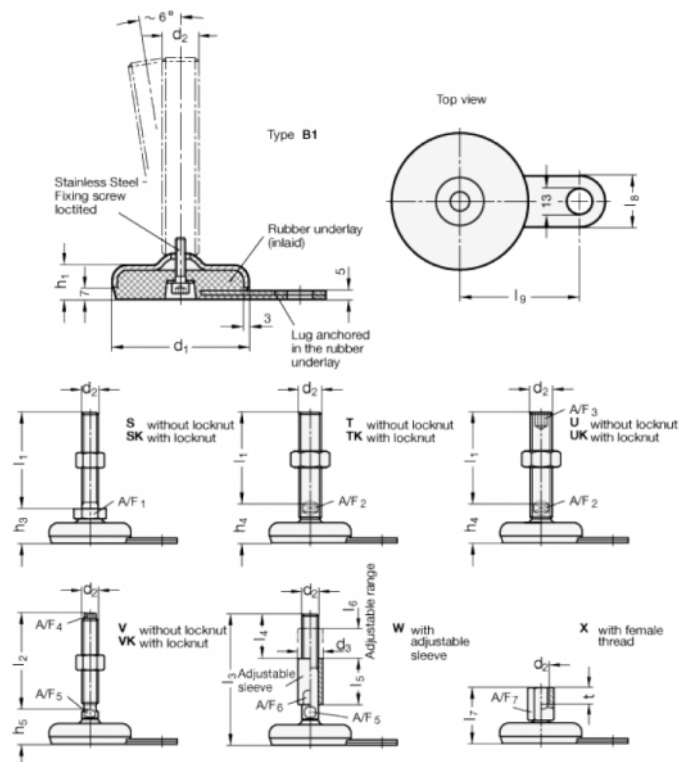

Article number: 203360M12125B1SK
 Description: E+G levelling foot
 GN 33-60-M12-125-B1-SK, Stainless steel
 Note: SK With nut, External hexagon at the bottom

Measures

- A/F1 = 17
- d1 = 60
- d2 = M12
- h1 = 19
- h3 = 27
- l1 = 125
- l8 = 25
- l9 = 50